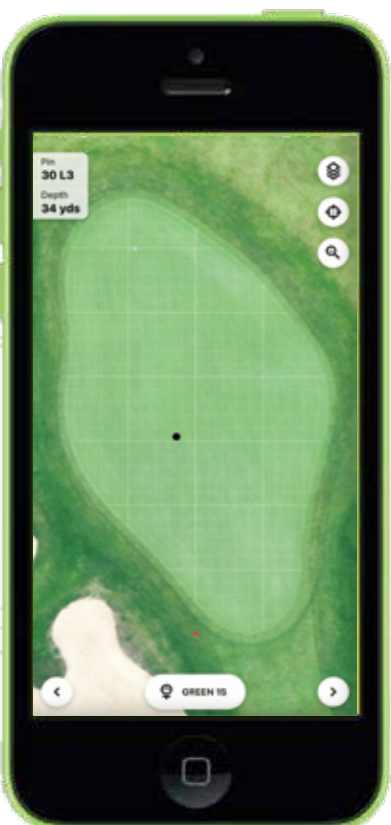

Green depth for golfers reference

How far on the green the pin is, from the front edge

Shows a single point of where the pin is located

HOLE				GREEN DEPTH				HOLE				GREEN DEPTH				HOLE				GREEN DEPTH											
FRONT	SIDE	FRONT	SIDE	FRONT	SIDE	FRONT	SIDE	FRONT	SIDE	FRONT	SIDE	FRONT	SIDE	FRONT	SIDE	FRONT	SIDE	FRONT	SIDE	FRONT	SIDE	FRONT	SIDE	FRONT	SIDE	FRONT	SIDE				
1	7	L6	31	10	34	L9	42	1	7	L6	31	10	34	L9	42	1	7	L6	31	10	34	L9	42	1	7	L6	31	10	34	L9	42
2	27	L11	37	11	10	L10	38	2	27	L11	37	11	10	L10	38	2	27	L11	37	11	10	L10	38	2	27	L11	37	11	10	L10	38
3	20	L16	32	12	28	L8	35	3	20	L16	32	12	28	L8	35	3	20	L16	32	12	28	L8	35	3	20	L16	32	12	28	L8	35
4	27	L10	32	13	10	L8	41	4	27	L10	32	13	10	L8	41	4	27	L10	32	13	10	L8	41	4	27	L10	32	13	10	L8	41
5	14	L8	26	14	11	L8	35	5	14	L8	26	14	11	L8	35	5	14	L8	26	14	11	L8	35	5	14	L8	26	14	11	L8	35
6	11	L11	36	15	29	L5	34	6	11	L11	36	15	29	L5	34	6	11	L11	36	15	29	L5	34	6	11	L11	36	15	29	L5	34
7	22	L7	31	16	12	L21	26	7	22	L7	31	16	12	L21	26	7	22	L7	31	16	12	L21	26	7	22	L7	31	16	12	L21	26
8	13	L8	33	17	28	L17	41	8	13	L8	33	17	28	L17	41	8	13	L8	33	17	28	L17	41	8	13	L8	33	17	28	L17	41
9	7	L3	32	18	9	L8	57	9	7	L3	32	18	9	L8	57	9	7	L3	32	18	9	L8	57	9	7	L3	32	18	9	L8	57

REFERENCE	PINZONE TYPE
PZ-STD	PinZone
PZ-SLOPE	PinZone Slope

A variety of printed formats to choose from:

The intuitive GUI enables users to tailor the display to their own preferences.

- A4, 2 x A5 sheets per A4 (see above) or 4 x A6 sheets per A4
- Graphical or tabular layout (see left)
- Full colour of key-line display
- Pre-perforated and pre-printed (club/resort branded sheets available)

The Clere Player App

Available on both IOS and Android, pin locations can be provided to your members and visitors through our Free of Charge players App.

- Accompanied by a photograph of your choice, players can search for your course and opt to set it as their home venue for fast recall.
- Upgrades available for further personalisation and even your own fully branded App