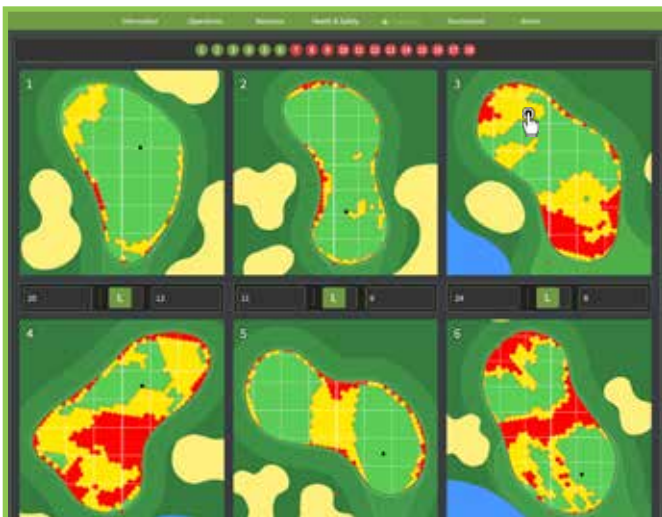

clerePinZone™

Create professional grade pin sheets on desktop and mobile with speed and precision.

-  Build a database of historical pin locations
-  IOS and Android App for pin location delivery
-  A variety of printed formats available
-  Enhance your member and visitor experience
-  Intuitive GUI ensures fast user adoption
-  GPS functionality enables pins to be set 'on-course'

Data Input

Entering pin locations couldn't be simpler using desktop or mobile, in the office or on-course.

- Precise measurements from left or right can be entered or users can simply 'point and click'
- Use your mobile device while on-course with GPS enabled to set pin locations
- Traffic Light system (top of page) offers instant feedback for pins which have been set

Slope Data (optional)

Setting pins remotely can often be a challenge if slopes are not known. By scanning green surfaces this slope data can be displayed ensuring pin placement remains 'legal'

- Heat Map View: Displays areas of 0-3%, 3-5%, 5-7% and 7 plus %
- Arrow View: Displays major green slopes of 5% and 7 plus %

The Pins

- Pin locations displayed against an aerial map high
- Optional drone survey available
- Scroll from hole to hole, alter the perspective for a truly immersive experience

Display preferences

The user has total control over how information is delivered..