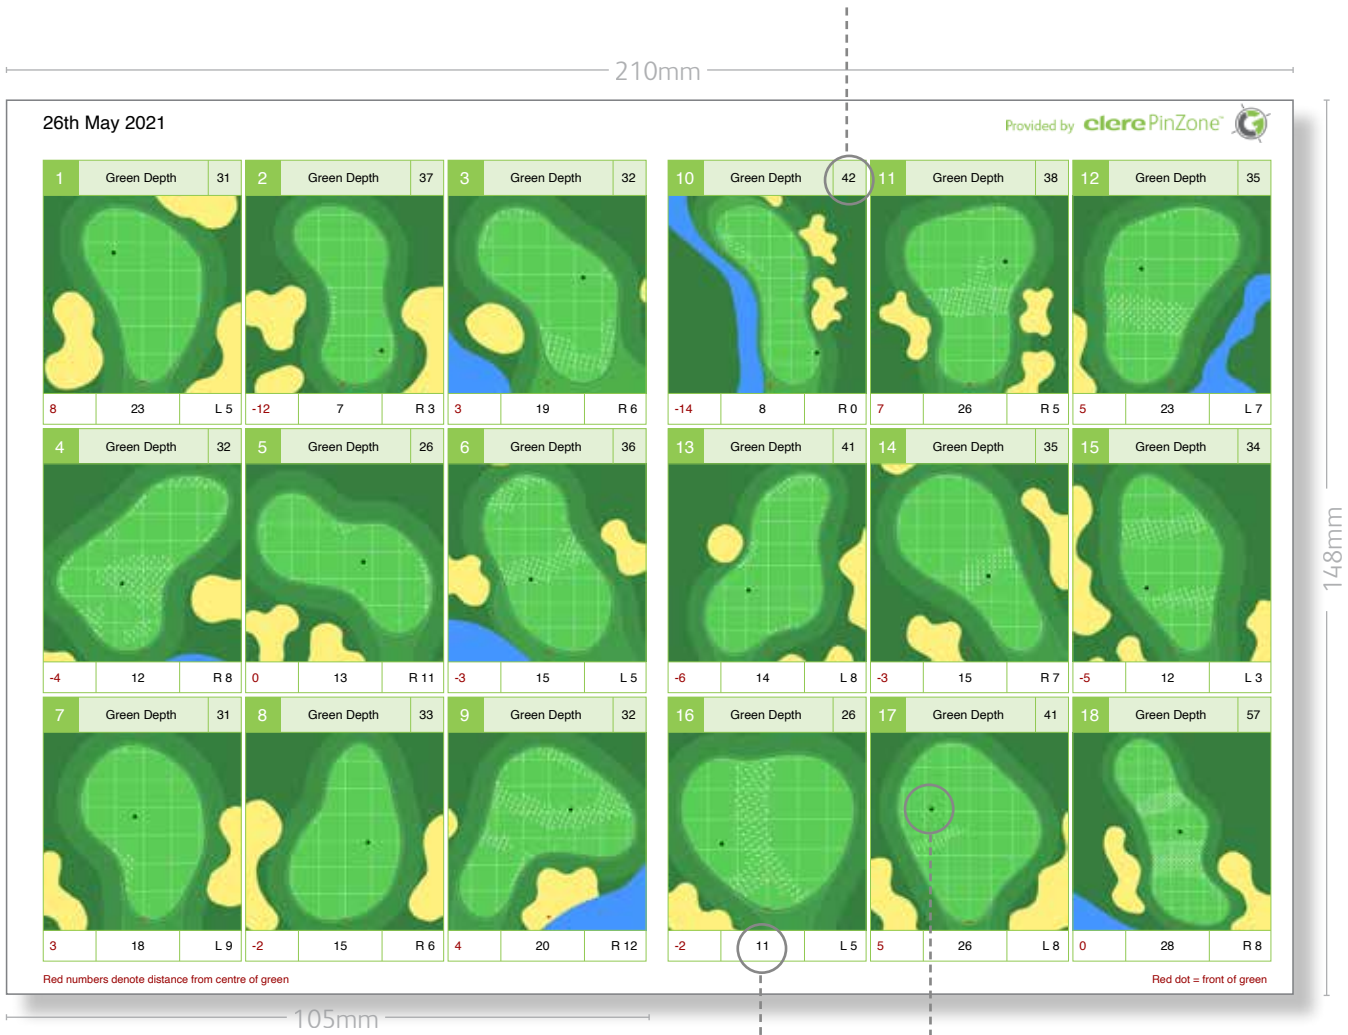

Green depth for golfers reference

How far on the green the pin is, from the front edge

Shows a single point of where the pin is located

HOLE				GREEN DEPTH				HOLE				GREEN DEPTH				HOLE				GREEN DEPTH											
FRONT	SIDE	FRONT	SIDE	FRONT	SIDE	FRONT	SIDE	FRONT	SIDE	FRONT	SIDE	FRONT	SIDE	FRONT	SIDE	FRONT	SIDE	FRONT	SIDE	FRONT	SIDE	FRONT	SIDE	FRONT	SIDE	FRONT	SIDE				
1	7	L6	31	10	34	L9	42	1	7	L6	31	10	34	L9	42	1	7	L6	31	10	34	L9	42	1	7	L6	31	10	34	L9	42
2	27	L11	37	11	10	L10	38	2	27	L11	37	11	10	L10	38	2	27	L11	37	11	10	L10	38	2	27	L11	37	11	10	L10	38
3	20	L16	32	12	28	L8	35	3	20	L16	32	12	28	L8	35	3	20	L16	32	12	28	L8	35	3	20	L16	32	12	28	L8	35
4	27	L10	32	13	10	L8	41	4	27	L10	32	13	10	L8	41	4	27	L10	32	13	10	L8	41	4	27	L10	32	13	10	L8	41
5	14	L8	26	14	11	L8	35	5	14	L8	26	14	11	L8	35	5	14	L8	26	14	11	L8	35	5	14	L8	26	14	11	L8	35
6	11	L11	36	15	29	L5	34	6	11	L11	36	15	29	L5	34	6	11	L11	36	15	29	L5	34	6	11	L11	36	15	29	L5	34
7	22	L7	31	16	12	L21	26	7	22	L7	31	16	12	L21	26	7	22	L7	31	16	12	L21	26	7	22	L7	31	16	12	L21	26
8	13	L8	33	17	28	L17	41	8	13	L8	33	17	28	L17	41	8	13	L8	33	17	28	L17	41	8	13	L8	33	17	28	L17	41
9	7	L3	32	18	9	L8	57	9	7	L3	32	18	9	L8	57	9	7	L3	32	18	9	L8	57	9	7	L3	32	18	9	L8	57

REFERENCE	PINZONE TYPE
PZ-STD	PinZone
PZ-SLOPE	PinZone Slope