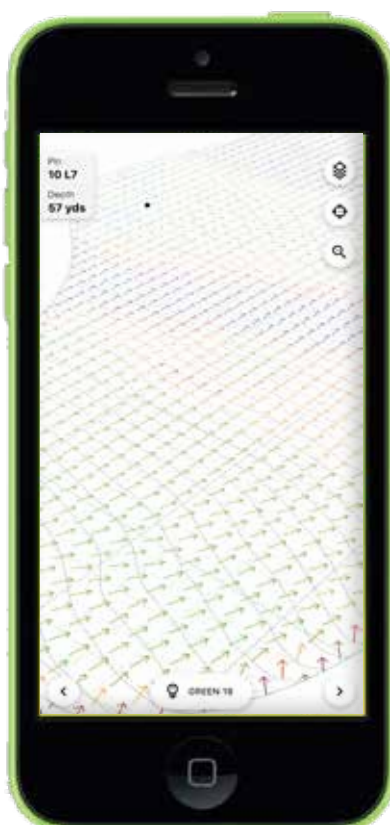

Slope Data (optional)

Setting pins remotely can often be a challenge if slopes are not known. By scanning green surfaces this slope data can be displayed ensuring pin placement remains 'legal'

- Heat Map View: Displays areas of 0-3%, 3-5%, 5-7% and 7 plus %
- Arrow View: Displays major green slopes of 5% and 7 plus %

The Pins

- Pin locations displayed against an aerial map high
- Optional drone survey available
- Scroll from hole to hole, alter the perspective for a truly immersive experience

Display preferences

The user has total control over how information is delivered..

- Choose from a 1 yard or 5 yard grid
- Full colour aerial maps or keyline view
- Contours can be overlaid
- InApp purchases enabling Green Book data to be downloaded

The Green Book

Generated from 3D laser scans of your greens; the same technology used to produce Green Books used across all major golf tours, green surface data can be downloaded and displayed.