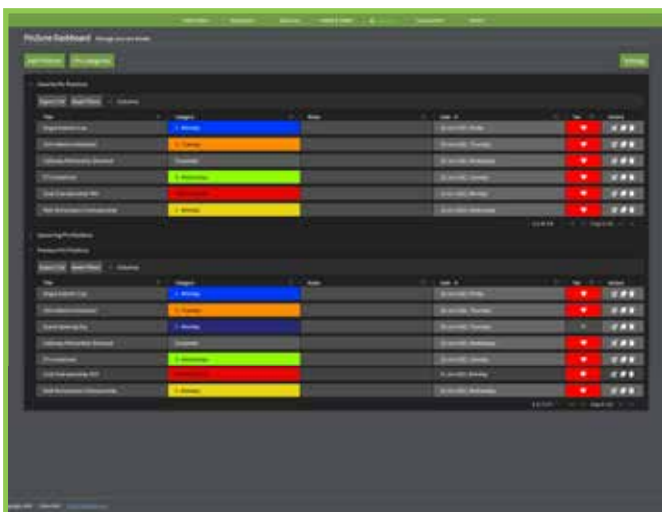

Proactive Green Management

By recording pin locations you are able to use in-built filters to display the location of historical pins:

- Allow parts of the green to recover sufficiently
- Reduce foot traffic in certain areas
- Choose the time parameter and size of exclusion zone around a past pin (1 yards to 5 yards)

Tailor your View

The intuitive GUI enables users to tailor the display to their own preferences.

- Choose from a 1 or 5 yd grid display or both!
- Contours can be displayed if preferred to slope arrows

Preparing for print

Printed pin sheets are generated by our system screen capturing each green as displayed on your desktop.

By tailoring the display on your desktop you are also designing your pin sheets!

Using a keyline view will save ink and enable users to mark notes too.

The Dashboard

Where all future and past pin sheets are stored for fast recall.

- Categorise Pin Sheets for future analysis
- Plan pin sheets in advance of events to save time on the day
- Pin locations used regularly can be saved as a 'favourite'
- Accessible on IOS and Android