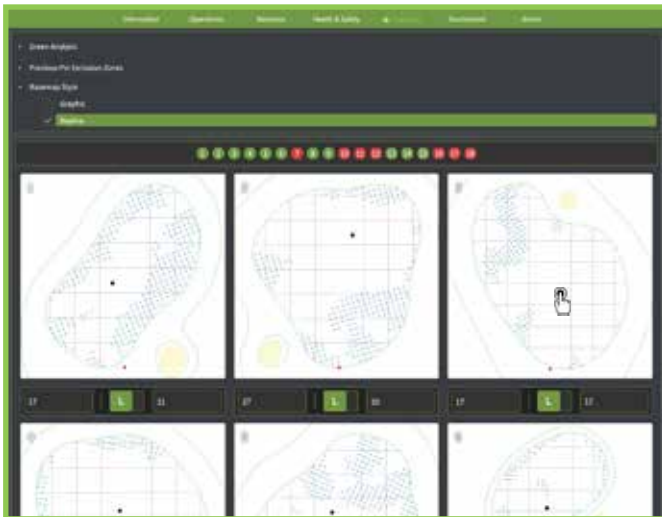

Slope Data (optional)

Setting pins remotely can often be a challenge if slopes are not known. By scanning green surfaces this slope data can be displayed ensuring pin placement remains 'legal'

- Heat Map View: Displays areas of 0-3%, 3-5%, 5-7% and 7 plus %
- Arrow View: Displays major green slopes of 5% and 7 plus %

Proactive Green Management

By recording pin locations you are able to use in-built filters to display the location of historical pins:

- Allow parts of the green to recover sufficiently
- Reduce foot traffic in certain areas
- Choose the time parameter and size of exclusion zone around a past pin (1 yards to 5 yards)

Tailor your View

The intuitive GUI enables users to tailor the display to their own preferences.

- Choose from a 1 or 5 yd grid display or both!
- Contours can be displayed if preferred to slope arrows

Preparing for print

The Pins

- Pin locations displayed against an aerial map high
- Optional drone survey available
- Scroll from hole to hole, alter the perspective for a truly immersive experience

Display preferences

The user has total control over how information is delivered..