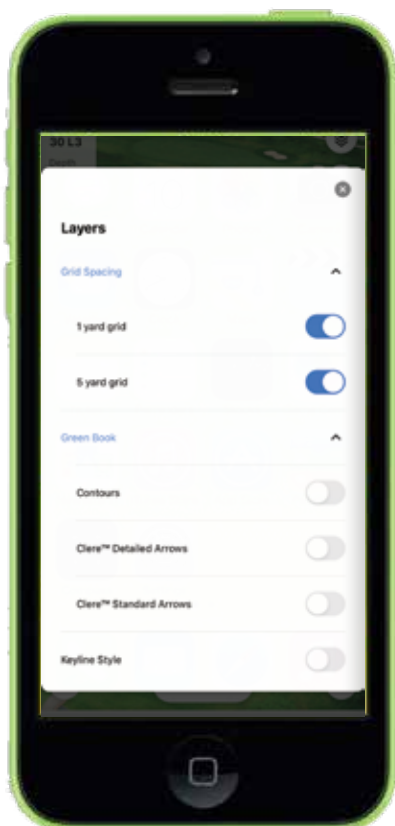

Green depth for golfers reference

How far on the green the pin is, from the front edge

Shows a single point of where the pin is located

HOLE				GREEN DEPTH				HOLE				GREEN DEPTH				HOLE				GREEN DEPTH											
FRONT	SIDE	FRONT	SIDE	FRONT	SIDE	FRONT	SIDE	FRONT	SIDE	FRONT	SIDE	FRONT	SIDE	FRONT	SIDE	FRONT	SIDE	FRONT	SIDE	FRONT	SIDE	FRONT	SIDE	FRONT	SIDE	FRONT	SIDE				
1	7	L6	31	10	34	L9	42	1	7	L6	31	10	34	L9	42	1	7	L6	31	10	34	L9	42	1	7	L6	31	10	34	L9	42
2	27	L11	37	11	10	L10	38	2	27	L11	37	11	10	L10	38	2	27	L11	37	11	10	L10	38	2	27	L11	37	11	10	L10	38
3	20	L16	32	12	28	L8	35	3	20	L16	32	12	28	L8	35	3	20	L16	32	12	28	L8	35	3	20	L16	32	12	28	L8	35
4	27	L10	32	13	10	L8	41	4	27	L10	32	13	10	L8	41	4	27	L10	32	13	10	L8	41	4	27	L10	32	13	10	L8	41
5	14	L8	26	14	11	L8	35	5	14	L8	26	14	11	L8	35	5	14	L8	26	14	11	L8	35	5	14	L8	26	14	11	L8	35
6	11	L11	36	15	29	L5	34	6	11	L11	36	15	29	L5	34	6	11	L11	36	15	29	L5	34	6	11	L11	36	15	29	L5	34
7	22	L7	31	16	12	L21	26	7	22	L7	31	16	12	L21	26	7	22	L7	31	16	12	L21	26	7	22	L7	31	16	12	L21	26
8	13	L8	33	17	28	L17	41	8	13	L8	33	17	28	L17	41	8	13	L8	33	17	28	L17	41	8	13	L8	33	17	28	L17	41
9	7	L3	32	18	9	L8	57	9	7	L3	32	18	9	L8	57	9	7	L3	32	18	9	L8	57	9	7	L3	32	18	9	L8	57

The Clere Player App

Available on both IOS and Android, pin locations can be provided to your members and visitors through our Free of Charge players App.

- Accompanied by a photograph of your choice, players can search for your course and opt to set it as their home venue for fast recall.
- Upgrades available for further personalisation and even your own fully branded App

The Pins

- Pin locations displayed against an aerial map high
- Optional drone survey available
- Scroll from hole to hole, alter the perspective for a truly immersive experience

Display preferences

The user has total control over how information is delivered..