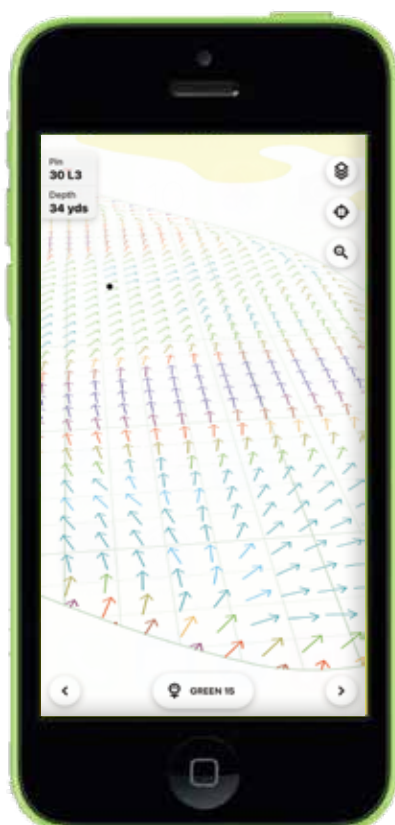

Slope Data (optional)

Setting pins remotely can often be a challenge if slopes are not known. By scanning green surfaces this slope data can be displayed ensuring pin placement remains 'legal'

- Heat Map View: Displays areas of 0-3%, 3-5%, 5-7% and 7 plus %
- Arrow View: Displays major green slopes of 5% and 7 plus %

The Clere Player App

Available on both IOS and Android, pin locations can be provided to your members and visitors through our Free of Charge players App.

- Accompanied by a photograph of your choice, players can search for your course and opt to set it as their home venue for fast recall.
- Upgrades available for further personalisation and even your own fully branded App

The Pins

- Pin locations displayed against an aerial map high
- Optional drone survey available
- Scroll from hole to hole, alter the perspective for a truly immersive experience

Display preferences

The user has total control over how information is delivered..

- Choose from a 1 yard or 5 yard grid
- Full colour aerial maps or keyline view
- Contours can be overlaid
- InApp purchases enabling Green Book data to be downloaded

The Green Book

Generated from 3D laser scans of your greens; the same technology used to produce Green Books used across all major golf tours, green surface data can be downloaded and displayed.