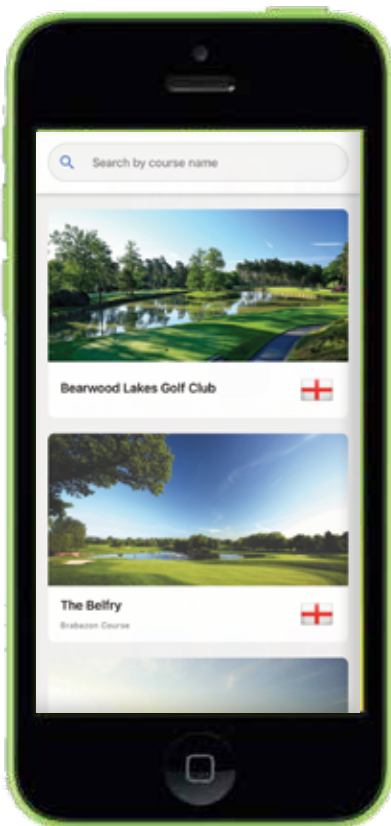

The Dashboard

Where all future and past pin sheets are stored for fast recall.

- Categorise Pin Sheets for future analysis
- Plan pin sheets in advance of events to save time on the day
- Pin locations used regularly can be saved as a 'favourite'
- Accessible on IOS and Android

Green depth for golfers reference

How far on the green the pin is, from the front edge

Shows a single point of where the pin is located

HOLE				GREEN DEPTH				HOLE				GREEN DEPTH				HOLE				GREEN DEPTH											
FRONT	SIDE	FRONT	SIDE	FRONT	SIDE	FRONT	SIDE	FRONT	SIDE	FRONT	SIDE	FRONT	SIDE	FRONT	SIDE	FRONT	SIDE	FRONT	SIDE	FRONT	SIDE	FRONT	SIDE	FRONT	SIDE	FRONT	SIDE				
1	7	L6	31	10	34	L9	42	1	7	L6	31	10	34	L9	42	1	7	L6	31	10	34	L9	42	1	7	L6	31	10	34	L9	42
2	27	L11	37	11	10	L10	38	2	27	L11	37	11	10	L10	38	2	27	L11	37	11	10	L10	38	2	27	L11	37	11	10	L10	38
3	20	L16	32	12	28	L8	35	3	20	L16	32	12	28	L8	35	3	20	L16	32	12	28	L8	35	3	20	L16	32	12	28	L8	35
4	27	L10	32	13	10	L8	41	4	27	L10	32	13	10	L8	41	4	27	L10	32	13	10	L8	41	4	27	L10	32	13	10	L8	41
5	14	L8	26	14	11	L8	35	5	14	L8	26	14	11	L8	35	5	14	L8	26	14	11	L8	35	5	14	L8	26	14	11	L8	35
6	11	L11	36	15	29	L5	34	6	11	L11	36	15	29	L5	34	6	11	L11	36	15	29	L5	34	6	11	L11	36	15	29	L5	34
7	22	L7	31	16	12	L21	26	7	22	L7	31	16	12	L21	26	7	22	L7	31	16	12	L21	26	7	22	L7	31	16	12	L21	26
8	13	L8	33	17	28	L17	41	8	13	L8	33	17	28	L17	41	8	13	L8	33	17	28	L17	41	8	13	L8	33	17	28	L17	41
9	7	L3	32	18	9	L8	57	9	7	L3	32	18	9	L8	57	9	7	L3	32	18	9	L8	57	9	7	L3	32	18	9	L8	57

The Clere Player App

Available on both IOS and Android, pin locations can be provided to your members and visitors through our Free of Charge players App.

- Accompanied by a photograph of your choice, players can search for your course and opt to set it as their home venue for fast recall.
- Upgrades available for further personalisation and even your own fully branded App